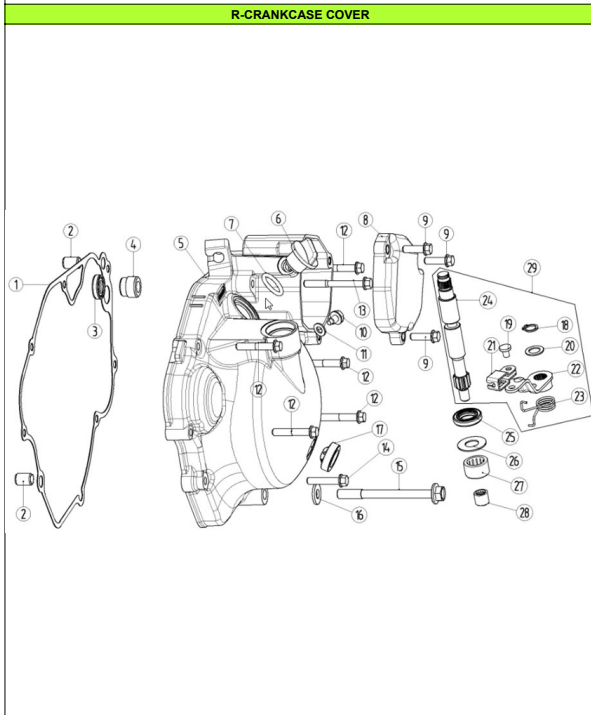

32	110080321		R Crankcase	1
33	380780245-0001		Tube tie-in	1
34	380650702-0001		Oil Seal	1
35	130320007-0001		Baffle, Oil Seal	1
36	380870891-0001			1

POS.	PART NO.	ERP CODE	ENGLISH NAME	QTY
1	110620074-0001		Gasket	1
2	380600001-0001		Pin	2
3	380650704-0001		Oil Seal	1
4	380823350-0001		Sleeve	4
5	110600746		R-Crankcase Cover	1
6	110700008-0003		Plug Oil Filler	1
7	380840006		O-Ring	1
8	150040052		Cover, Oil Pump	1
9	380140015-0006		Bolt	3
10	194860002-0001		Bolt	1
11	380450391-0001		Washer	1
12	380140030-0005		Bolt	5
13	380140020-0003		Bolt	1
14	380140019-0002		Bolt	1
15	380140154-0002		Bolt	1
16	380450307-0001		Washer	1
17	110630001-0001		Sight Glass, Oil	1
18	380550061-0001		Washer	1
19	380580145-0001			2
20	380450252-0001		Washer	1
21	193910033-0001			2
22	190830038-0001			1
23	381160259-0001		Spring	1
24	190820044		Clutch Lever	1
25	380650735-0001		Oil Seal	1
26	380450260-0001		Washer	1
27	380630157-0001		Ball Bearing	1
28	380630254-0001		Ball Bearing	1
29	190810084-0001		Clutch Lever	1