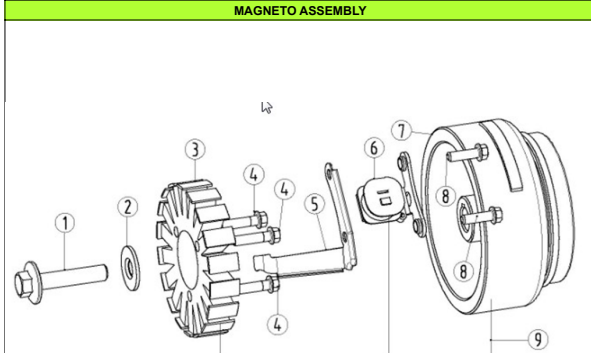

POS.	PART NO.	ERP CODE	ENGLISH NAME	QTY
1	380140680-0001		Bolt	1
2	380451133-0001		Washer	1
3	270100210-0001		Rotor set, magneto	1
4	380140016-0005		Bolt	3
5	270140015-0001			1
6	110480044-0001		Clamp	1
7	270100210		Rotor set, magneto	1
8	380140015-0006		Bolt	2
9	270010312-0001			1