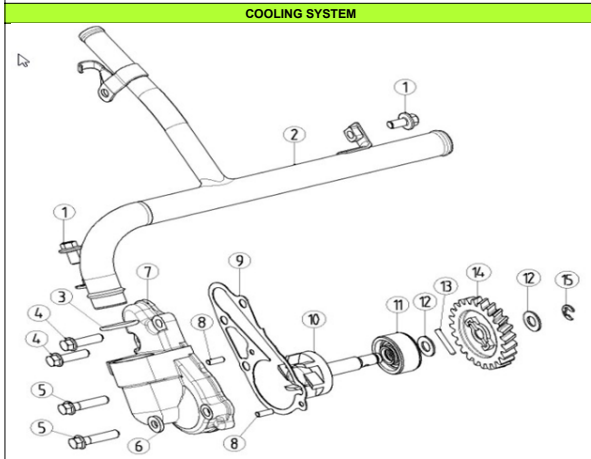

POS.	PART NO.	ERP CODE	ENGLISH NAME	QTY
1	380140032-0005		Bolt	4
2	380140030-0005		Bolt	3
3	380140026-0006		Bolt	1
4	110400355		L-Crankcase Cover	1
5	110440016-0001		Screw Cover	1
6	380840026-0001		O-Ring	1
7	110420042-0001		Gasket	1
8	380600206-0001		Pin	2

POS.	PART NO.	ERP CODE	ENGLISH NAME	QTY
1	380140679-0001		Bolt	1
2	380451132-0001		Washer	1
3	190030066-0001		Gear Primary Clvive	1
4	380823328-0001		Sleeve	1
5	380710034		Washer	5
6	190550070		Spring	5
7	190470072		Clamp Plate	1
8	380451119-0001		Washer	1
9	380630166-0001		Ball Bearing	1
10	261240004			1
11	380600236		Pin	1
12	321210005			1
13	324050003			1
14	380340215-0001			1
15	380490032-0001			1
16	190430053-0001		Friction Plate, Drive	6
17	190460048-0001		Friction Plate, Driven	6
18	190430054-0001		Friction Plate, Drive	1
19	380510027-0001		Washer	1
20	190400051-0001		Center Piece	1
21	380500058-0001			1
22	190340049		Cover Assy Clutch	1
23	190380033			3
24	190380031			
25	190380032			
26	190770005			
27	190360057			1
28	190390027			1
29	380580144			3

30	380823327		Sleeve	1
31	380451120-0001		Washer	1
32	380480038-0001		Washer	1
33	190330082-0001		Cover Assy Clutch	1
34	190350016-0001			1
	500280311-0001			

POS.	PART NO.	ERP CODE	ENGLISH NAME	QTY
1	380200035		Bolt	2
2	150010107			1
3	150080059		Shaft Oil Pump	1
4	380840241-0001		O-Ring	1
5	150070056-0001		Gear, Oil Pump	1
6	380570011		Circlip	2
7	380600238-0001		Pin	1