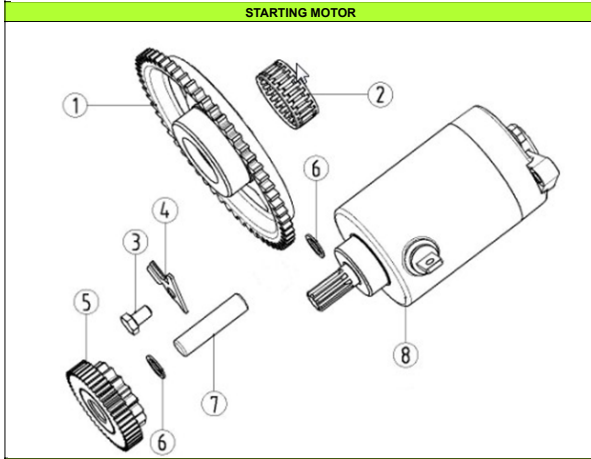

POS.	PART NO.	ERP CODE	ENGLISH NAME	QTY
1	193240046-0001		Gear Starting Clutch	1
2	380630544-0001		Ball Bearing	1
3	380070141-0001		Bolt	1
4	193290009-0001			1
5	193190048-0001		Dual-gear set	1
6	380540052-0001		Thrust	2
7	193220002-0001			1
8	270350096-0002		Motor, starting	1