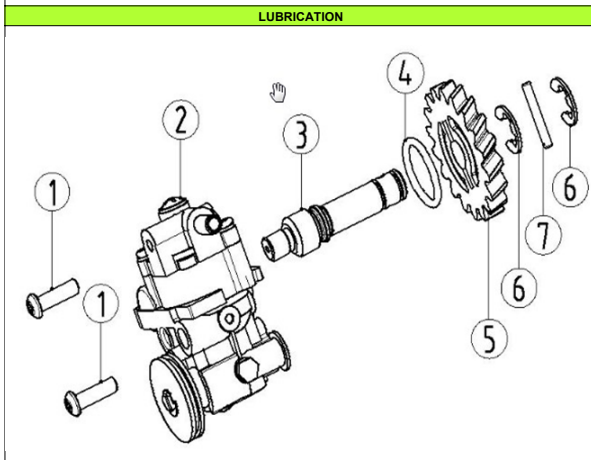

30	380823327		Sleeve	1
31	380451120-0001		Washer	1
32	380480038-0001		Washer	1
33	190330082-0001		Cover Assy Clutch	1
34	190350016-0001			1
	500280311-0001			

POS.	PART NO.	ERP CODE	ENGLISH NAME	QTY
1	380200035		Bolt	2
2	150010107			1
3	150080059		Shaft Oil Pump	1
4	380840241-0001		O-Ring	1
5	150070056-0001		Gear, Oil Pump	1
6	380570011		Circlip	2
7	380600238-0001		Pin	1