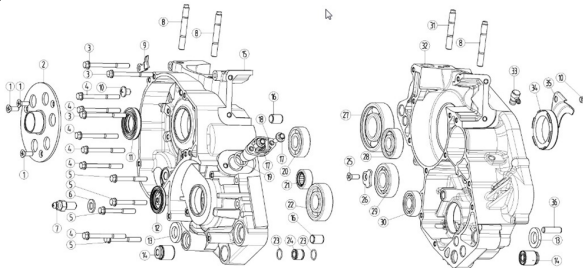

POS.	PART NO.	ERP CODE	ENGLISH NAME	QTY
1	380220010-0001		Bolt	3
2	130640002-0006			1
3	380140057-0005		Bolt	3
4	380140032-0006		Bolt	6
5	380140020-0003		Bolt	4
6	380450355-0001		Washer	1
7	270750013-0001			1
8	380180200-0001		double-Bolt	3
9	160920005-0001			1
10	380200204-0001		Bolt	2
11	380650701-0001		Oil Seal	1
12	380650735		Oil Seal	1
13	380823348-0001		Sleeve	2
14	380823353-0001		Sleeve	2
15	110030440		L Crangcase	1
16	380600032-0001		Pin	2
17	380140002-0006		Bolt	2
18	281920029-0001			1
19	380840013-0001		O-Ring	1
20	380630367-0001		Ball Bearing	1
21	380630539-0001		Ball Bearing	1
22	380630022-0004		Ball Bearing	1
23	380841087		O-Ring	2
24	380823354-0001		Sleeve	1
25	380220010-0001		Bolt	1
26	191380012-0001			1
27	380630142-0001		Ball Bearing	1
28	380630367-0001		Ball Bearing	1
29	380630532-0001		Ball Bearing	1
30	380630377		Ball Bearing	1
31	380180201-0001		double-Bolt	1