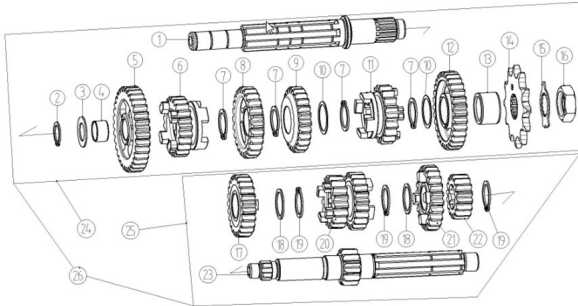

TRANSMISSION SHAFT COMP

POS.	PART NO.	ERP CODE	ENGLISH NAME	QTY
1	191400135		Countershaft	1
2	380550202		Washer	1
3	380450267		Thrust	1
4	380823345		Sleeve	1
5	191420057		1th Gear,Countershaft	1
6	191520032		5th Gear,Countershaft	1
7	380550201		Washer	4
8	191460053		3th Gear,Countershaft	1
9	191480048		4th Gear,Countershaft	1
10	380540111		Thrust	2
11	191520005		6th Gear,Countershaft	1
12	191440052		2th Gear,Countershaft	1
13	380823344-0001		Sleeve	1
14	191600093-0001		Driving Sprocket	1
15	380490035-0001			1
16	380340221-0001		Nut	1
17	191330031		5th Gear, Main shaft	1
18	380540078		Thrust	2
19	380550009		Washer	3
20	191290047		3th Gear, Main shaft	1
21	191340005		6th Gear, Main shaft	1
22	191280050		2th Gear, Main shaft	1
23	191260090		Main shaft	1
24	191390220			1
25	191250137			1
26	500290381-0001			1