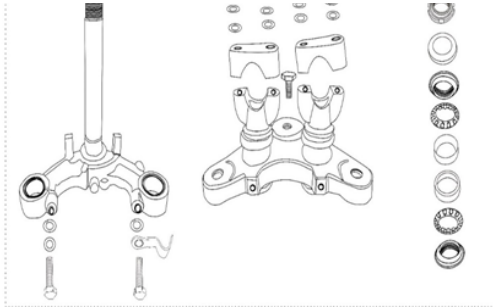

REAR DRUM BRAKE

POS.	PART NO.	ERP CODE	ENGLISH NAME	QTY
------	----------	----------	--------------	-----

A - Assembly

A	3799		rear drum brake Complete Assembly	
1		W451412	rear drum brake cover	1

1-1		W450225	rear drum brake pads	1
2	GB96-76	J020003	washer 2*20	1
3	DB-03	W120073	rear drum brake cable	1
4	GB91-86	J420002	cotter pin	1

FRONT FORK SUSPENSION

A - Assembly

POS.	PART NO.	ERP CODE	ENGLISH NAME	QTY
A	3800		Front Fork Suspension Complete Assembly	
1		W140148	500mm upside front fork	1
2		W140149	500mm right upside front fork	1
3	QTZJ005	W440003	front fork bracket	1
4	GB5789-86	J400001	M6*12 Flange bolt	1

BAR/FORK CLAMPS

A-Assembly

POS.	PART NO.	ERP CODE	ENGLISH NAME	QTY
A	3802		Steering Complete Assembly	
1	W150156		Steering column system	1

FRONT TYRE ASSEMBLY

A-Assembly

REAR TYRE ASSEMBLY

A-Assembly

POS.	PART NO.	ERP CODE	ENGLISH NAME	QTY
A	3804		Front Tyre Complete Assembly	
1		W180085	Front tyre assy.	1
1-1		W452301	Outer tire	1
1-2		W452302	Inner tube	1
1-3		W451031	Lining belt	1
2		W190234	Front rim assy	1
2-1	KN1001-G01	W450208	Black steel rim	1
2-2		W450193	Spoke assy.-outer	14
2-3		W450195	Spoke assy.-inner	14
2-4		W450912	Black hub	1
3	AV0012-006	W040035	bush	1
4	AU0012-007	W030020	front wheel axle	1
5	GB6187-86	J070006	Fange locknut	1

POS.	PART NO.	ERP CODE	ENGLISH NAME	QTY
A	3805		Rear Tyre Complete Assembly	
1	KM1201-P01	W180021	80/100-12 P153 Rear Tire Assy.	1
1-1		W180114	80/100-12 Rear Tire	1
1-2		W450860	80/100-12 Inner Tube	1
1-3		W451031	12*20 Lining Belt	1
2		W200W48	Rim Assy. Rear Wheel	1
2-1		W450206	Black Steel Rim	1
2-2		W451931	Spokes-Inner	16
2-3		W450924	Spokes Outer	16
2-4	KP1004-P01-K	W452211	Rear Wheel Hub	1
3		W130022	Rear Brake Disc	1
4	AW0100-003	W450030	Rear Brake Disc Bolt	4
5		W040066	Flat Bush	1
6	AU0015-003	W030035	Wheel Axle	1
7		W040074	Bush	1
8	GB/T5783	J380004	Bolt	4
9	AS0100-031	J450003	Lock Plate	2
10		W350006	Rear Sprocket	1