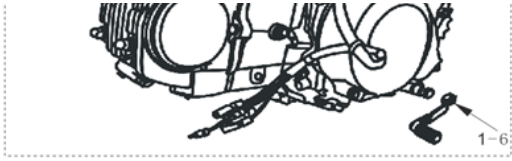

FRAME PART ASSEMBLY

A-Assembly

POS.	PART NO.	ERP CODE	ENGLISH NAME	QTY
A	3811		Frame Parts Complete Assembly	
1		W300006	SSR Black steel engine protector	1
2	GB5789-86	J390010	M8*35 Flange bolt	2
3	GB5789-86	J400002	M6*16 Flange bolt	2
4	GB882-86	J420017	φ7.8*42 Hinge pin	2
5	AQ0102-003	W050015	Right footpeg spring φ20 * φ2 * H8 * 4 laps	1
6	AQ0101-003	W050016	Left footpeg spring φ20 * φ2 * H8 * 4 laps	1
7	GB91-86	J420004	Cotter pin 2.5*24	2
8		W320051	Black stainless steel left footpeg	1
9		W320052	Black stainless steel right footpeg	1
10		W310027	Back footrest bracket	1
11	GB70-85	J350012	M8*25 Flange bolt	2
12	GB97.1-85	J020004	φ8*16*1.5 washer	2
13	GB93-87	J010002	Spring washer	2
14		J060004	M10*1.5 Flange nut	1
15		J450041	step washer 'M10 * 30 * 1.5 8.8 grade	1
16		W310123	side stand L=160	1
17	AQ0200-001-K	W050017	side stand spring φ15 * 2.5 * H40 * 16 laps	1

CARBURETOR

A-Assembly

POS.	PART NO.	ERP CODE	ENGLISH NAME	QTY
A	3812		Carburetor Complete Assembly	
1	KU0101-K04	W270003	Carburetor	1
2		W280052	φ35 air fliter	1
2-1		J450011	Hoop	1