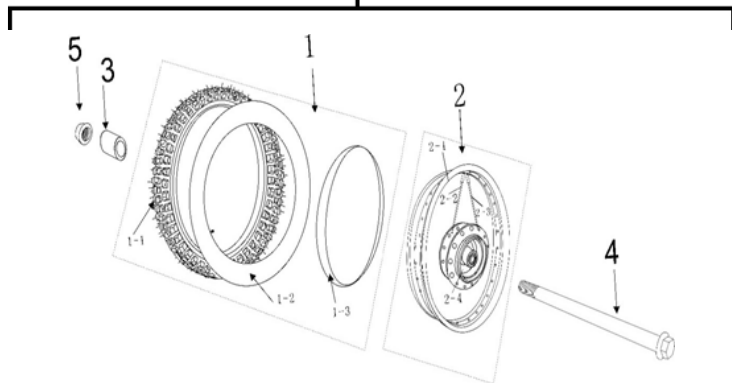

BAR/FORK CLAMPS

A-Assembly

POS.	PART NO.	ERP CODE	ENGLISH NAME	QTY
A	3802		Steering Complete Assembly	
1	W150156		Steering column system	1

FRONT TYRE ASSEMBLY

A-Assembly

REAR TYRE ASSEMBLY

A-Assembly

POS.	PART NO.	ERP CODE	ENGLISH NAME	QTY
A	3804		Front Tyre Complete Assembly	
1		W180085	Front tyre assy.	1
1-1		W452301	Outer tire	1
1-2		W452302	Inner tube	1
1-3		W451031	Lining belt	1
2		W190234	Front rim assy	1
2-1	KN1001-G01	W450208	Black steel rim	1
2-2		W450193	Spoke assy.-outer	14
2-3		W450195	Spoke assy.-inner	14
2-4		W450912	Black hub	1
3	AV0012-006	W040035	bush	1
4	AU0012-007	W030020	front wheel axle	1
5	GB6187-86	J070006	Fange locknut	1