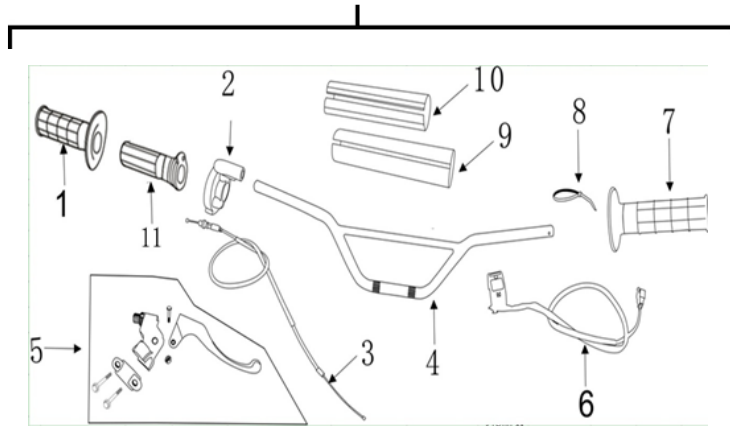

SPARE PART CATALOGUE | TSB70

DRIVING SYSTEM ASSEMBLY

POS.	PART NO.	ERP CODE	ENGLISH NAME	QTY
------	----------	----------	--------------	-----

A - Assembly

A	3797		Driving System Assembly Complete Assembly	
1		W090031	Black Handlebar Grip,Right	1
2	KB0101-P01	W080018	Black Throttle Perch	1
3	AN0100-008	W060009	Throttle Cable	1
4	KA0100-G03-K	W070077	Black CRF Steel Handle Bar	1
5	DB-G21	W110089	Black Brake Lever	1
6	AM0300-001	D040001	Stop Switch	1
7		W090030	Black Handlebar Grip, Left	1
8	AR0100-006	J450024	Plastic Belt	1
9	AL0102-002	W430193	Padding Foam	1
10		W431729	Padding Cover	1
11	KB0101-P01	W090021	White Throttle Tube	1

FRONT DRUM BRAKE

POS.	PART NO.	ERP CODE	ENGLISH NAME	QTY
------	----------	----------	--------------	-----

A - Assembly

A	3798		Front Drum Brake Complete Assembly	
1		W451411	Front Drum Brake Cover	1
1-1		W450225	Front Drum Brake Pads	1
2	DB-05	W060038	Front Drum Brake Cable	1

PLASTICS

A-Assembly

POS.	PART NO.	ERP CODE	ENGLISH NAME	QTY
A	3816		Plastics Complete Assembly	
1		W410153	Seat	1
2	DB-33	W390005	White number plate	1
3		W390056	Red front fender	1
4		W390057	Red front left cover	1
5		W390058	Black rear left cover	1
6		W390061	Black rear right cover	1
7		W390059	Black rear left cover	1
8		W390062	rear fender	1
9	GB5789-86	J400004	Bracket M6*25	2
10	GB96-76	J020003	washer φ6*φ18*1.5	4
11	AV0008-002	W040005	space φ8*φ12*13	2
12	GB6177-86	J060001	nut M6	5
13	GB5789-86	J400002	bolt M6*16	1
14	GB5789-86	J400001	bolt M6*12	2
15	Aw0100-008	J230010	bolt M6*16	2
16	Aw0100-008	J230009	bolt M6*12	2
17	AR0100-002	W400005	Rubber washer	2
18	AR0100-001	W400003	Rubber block	1
19	GB845-85	J100003	Tapping screw ST4.2*16	7
20	GB97.1-85	J020002	washer φ6*φ12*1.5	6
21	GB845-85	J100001	Tapping screw ST4.2*12	2