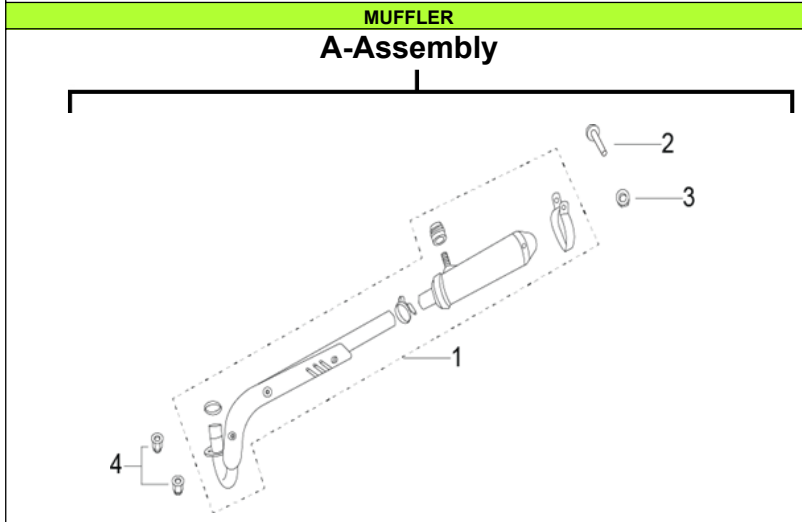

POS.	PART NO.	ERP CODE	ENGLISH NAME	QTY
A	3813		Muffler Complete Assembly	
1		W290146	Exhaust system	1
2	31, GB5787-86	J390010	Flange bolt 'GB5789-86 M8*35	1
3	57, GB6187-86	J070003	Locknut '90309-KV8-8400 M8	1
4		J070002	Locknut 90301-KRS-8300 M6	2