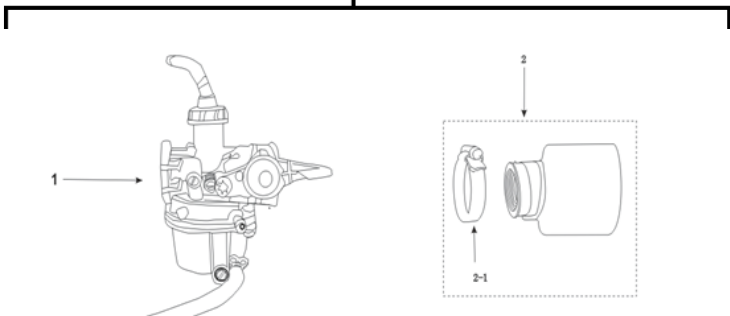

CARBURETOR

A-Assembly

POS.	PART NO.	ERP CODE	ENGLISH NAME	QTY
A	3812		Carburetor Complete Assembly	
1	KU0101-K04	W270003	Carburetor	1
2		W280052	φ35 air fliter	1
2-1		J450011	Hoop	1