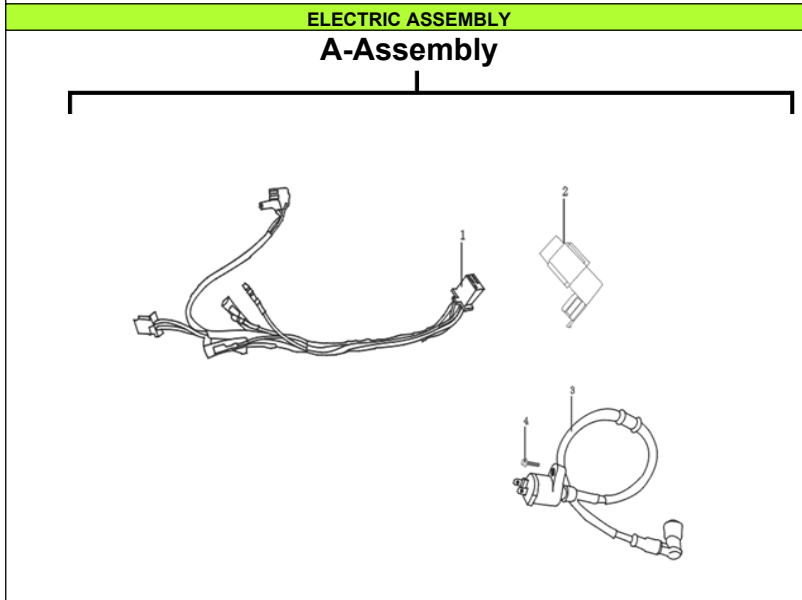

FRAME PART ASSEMBLY

A-Assembly

POS.	PART NO.	ERP CODE	ENGLISH NAME	QTY
A	3811		Frame Parts Complete Assembly	
1		W300006	SSR Black steel engine protector	1
2	GB5789-86	J390010	M8*35 Flange bolt	2
3	GB5789-86	J400002	M6*16 Flange bolt	2
4	GB882-86	J420017	φ7.8*42 Hinge pin	2
5	AQ0102-003	W050015	Right footpeg spring φ20 * φ2 * H8 * 4 laps	1
6	AQ0101-003	W050016	Left footpeg spring φ20 * φ2 * H8 * 4 laps	1
7	GB91-86	J420004	Cotter pin 2.5*24	2
8		W320051	Black stainless steel left footpeg	1
9		W320052	Black stainless steel right footpeg	1
10		W310027	Back footrest bracket	1
11	GB70-85	J350012	M8*25 Flange bolt	2
12	GB97.1-85	J020004	φ8*16*1.5 washer	2
13	GB93-87	J010002	Spring washer	2
14		J060004	M10*1.5 Flange nut	1
15		J450041	step washer 'M10 * 30 * 1.5 8.8 grade	1
16		W310123	side stand L=160	1
17	AQ0200-001-K	W050017	side stand spring φ15 * 2.5 * H40 * 16 laps	1

CARBURETOR

A-Assembly

POS.	PART NO.	ERP CODE	ENGLISH NAME	QTY
A	3812		Carburetor Complete Assembly	
1	KU0101-K04	W270003	Carburetor	1
2		W280052	φ35 air fliter	1
2-1		J450011	Hoop	1

POS.	PART NO.	ERP CODE	ENGLISH NAME	QTY
A	3813		Muffler Complete Assembly	
1		W290146	Exhaust system	1
2	31, GB5787-86	J390010	Flange bolt 'GB5789-86 M8*35	1
3	57, GB6187-86	J070003	Locknut '90309-KV8-8400 M8	1
4		J070002	Locknut 90301-KRS-8300 M6	2

POS.	PART NO.	ERP CODE	ENGLISH NAME	QTY
A	3814		Electrical Complete Assembly	
1	AM0400-005	D050001	Wire harness	1
2	AM0200-006	D030001	CDI	1
3	AM0100-001	D010001	Ignition coil	1
4	GB5787-86	J390004	Flange bolt M6x20 S8	1