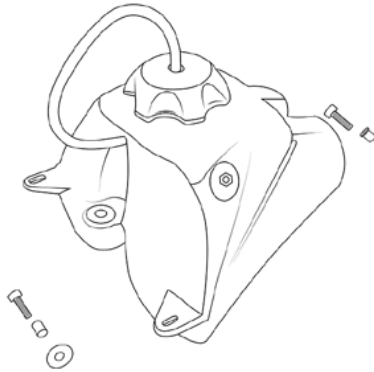

3	AR0500-00	W400009	Rubber washer	1
4	AG0100-S03	W380015	Alloy fuel cap	1
5		W380022	Breathing valve	1
6		J450020	Oil pipe clip	1
7		J450021	Oil pipe clip	1
8	BW5789-86	J400010	Flange bolt M8*25	1
9	AW0200-001	J020006	Flat washerφ8xφ28x1.5	2
10	AR0100-003	W400006	Rubber bush φ10*24*3+21*3*H15	1
11	AR0100-004	W400007	Rubber washer	1
12		W440172	oil filter	1

PLASTICS

A-Assembly

POS.	PART NO.	ERP CODE	ENGLISH NAME	QTY
A	3816		Plastics Complete Assembly	
1		W410153	Seat	1
2	DB-33	W390005	White number plate	1
3		W390056	Red front fender	1
4		W390057	Red front left cover	1
5		W390058	Black rear left cover	1
6		W390061	Black rear right cover	1
7		W390059	Black rear left cover	1
8		W390062	rear fender	1
9	GB5789-86	J400004	Bracket M6*25	2
10	GB96-76	J020003	washer φ6*φ18*1.5	4
11	AV0008-002	W040005	space φ8*φ12*13	2
12	GB6177-86	J060001	nut M6	5
13	GB5789-86	J400002	bolt M6*16	1
14	GB5789-86	J400001	bolt M6*12	2
15	Aw0100-008	J230010	bolt M6*16	2
16	Aw0100-008	J230009	bolt M6*12	2
17	AR0100-002	W400005	Rubber washer	2
18	AR0100-001	W400003	Rubber block	1
19	GB845-85	J100003	Tapping screw ST4.2*16	7
20	GB97.1-85	J020002	washer φ6*φ12*1.5	6
21	GB845-85	J100001	Tapping screw ST4.2*12	2

STICKER/DECALS

A-Assembly

POS.	PART NO.	ERP CODE	ENGLISH NAME	QTY
A	3817		Sticker Complete Assembly	
1		W431724	sticker JK15052-1	1