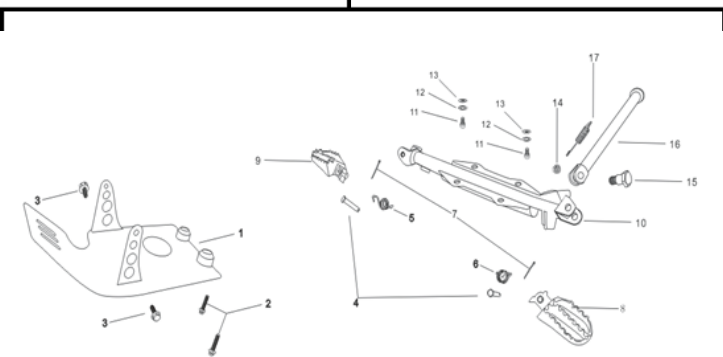

FRAME PART ASSEMBLY

A-Assembly

POS.	PART NO.	ERP CODE	ENGLISH NAME	QTY
A	3811		Frame Parts Complete Assembly	
1		W300006	SSR Black steel engine protector	1
2	GB5789-86	J390010	M8*35 Flange bolt	2
3	GB5789-86	J400002	M6*16 Flange bolt	2
4	GB882-86	J420017	φ7.8*42 Hinge pin	2
5	AQ0102-003	W050015	Right footpeg spring φ20 * φ2 * H8 * 4 laps	1
6	AQ0101-003	W050016	Left footpeg spring φ20 * φ2 * H8 * 4 laps	1
7	GB91-86	J420004	Cotter pin 2.5*24	2
8		W320051	Black stainless steel left footpeg	1
9		W320052	Black stainless steel right footpeg	1
10		W310027	Back footrest bracket	1
11	GB70-85	J350012	M8*25 Flange bolt	2
12	GB97.1-85	J020004	φ8*16*1.5 washer	2
13	GB93-87	J010002	Spring washer	2
14		J060004	M10*1.5 Flange nut	1
15		J450041	step washer 'M10 * 30 * 1.5 8.8 grade	1
16		W310123	side stand L=160	1
17	AQ0200-001-K	W050017	side stand spring φ15 * 2.5 * H40 * 16 laps	1