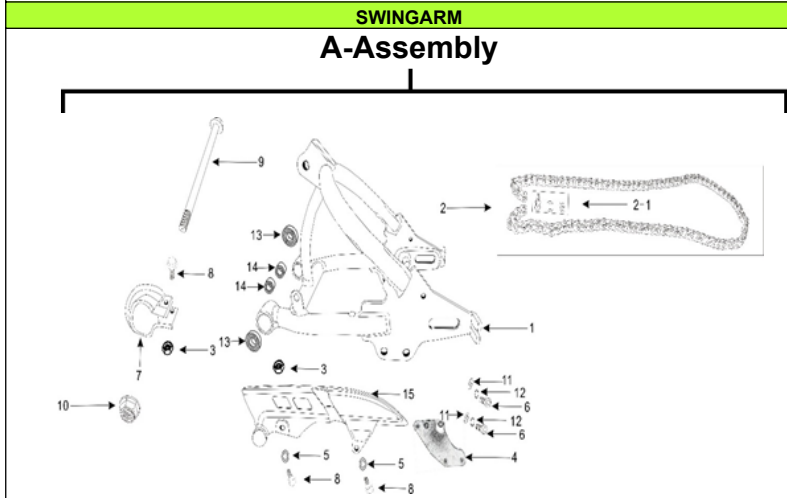

POS.	PART NO.	ERP CODE	ENGLISH NAME	QTY
A	3807		Swingarm Complete Assembly	
1	DB-21	L060159	Black triangle swing arm	1
2		W020137	420H 78L chain	1
2-1		W450025	chain slick	1
3	GB6177-86	J060001	M6 Flange nut	2
4	AC0500-G01	W340062	chain guide	1
5	GB96-76	J020004	φ6*18*1.5mm washer	2
6		J350011	M8*20 Screw	2
7	DB-70	W340038	Black chain slider	1
8	GB5789-86	J400002	M6x16 Flange bolt	3
9	AU0010-001	W030010	M10*195*1.25 swing arm axle	1
10	GB5789-86	J070004	M10*1.25 Flange nut	1
11	76_.GB97.1-85	J020004	GB97.1-85 washer	2
12	65.GB93-87	J010002	GB93-87 φ8*13*2 spring washer	2
13	90.6000Z	W010002	6000Z bearing	2
14	AV0010-003	W040022	Φ10.2*22.5*H20 bush	2
15	DB-16	W340043	DB70 Black chain guard	1