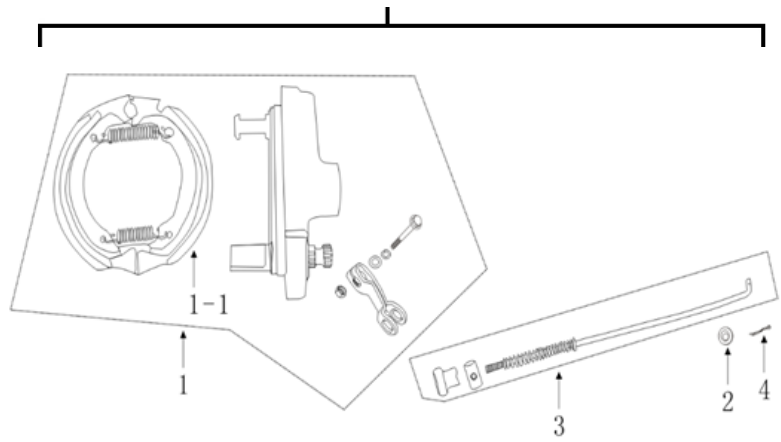

SPARE PART CATALOGUE | TSB70

DRIVING SYSTEM ASSEMBLY

POS.	PART NO.	ERP CODE	ENGLISH NAME	QTY
------	----------	----------	--------------	-----

A - Assembly

A	3797		Driving System Assembly Complete Assembly	
1		W090031	Black Handlebar Grip,Right	1
2	KB0101-P01	W080018	Black Throttle Perch	1
3	AN0100-008	W060009	Throttle Cable	1
4	KA0100-G03-K	W070077	Black CRF Steel Handle Bar	1
5	DB-G21	W110089	Black Brake Lever	1
6	AM0300-001	D040001	Stop Switch	1
7		W090030	Black Handlebar Grip, Left	1
8	AR0100-006	J450024	Plastic Belt	1
9	AL0102-002	W430193	Padding Foam	1
10		W431729	Padding Cover	1
11	KB0101-P01	W090021	White Throttle Tube	1

FRONT DRUM BRAKE

POS.	PART NO.	ERP CODE	ENGLISH NAME	QTY
------	----------	----------	--------------	-----

A - Assembly

A	3798		Front Drum Brake Complete Assembly	
1		W451411	Front Drum Brake Cover	1
1-1		W450225	Front Drum Brake Pads	1
2	DB-05	W060038	Front Drum Brake Cable	1

REAR DRUM BRAKE

POS.	PART NO.	ERP CODE	ENGLISH NAME	QTY
------	----------	----------	--------------	-----

A - Assembly

A	3799		rear drum brake Complete Assembly	
1		W451412	rear drum brake cover	1

1-1		W450225	rear drum brake pads	1
2	GB96-76	J020003	washer 2*20	1
3	DB-03	W120073	rear drum brake cable	1
4	GB91-86	J420002	cotter pin	1

BAR/FORK CLAMPS

A-Assembly

POS.	PART NO.	ERP CODE	ENGLISH NAME	QTY
A	3802		Steering Complete Assembly	
1	W150156		Steering column system	1

FRONT TYRE ASSEMBLY

A-Assembly

REAR TYRE ASSEMBLY

A-Assembly

POS.	PART NO.	ERP CODE	ENGLISH NAME	QTY
A	3804		Front Tyre Complete Assembly	
1		W180085	Front tyre assy.	1
1-1		W452301	Outer tire	1
1-2		W452302	Inner tube	1
1-3		W451031	Lining belt	1
2		W190234	Front rim assy	1
2-1	KN1001-G01	W450208	Black steel rim	1
2-2		W450193	Spoke assy.-outer	14
2-3		W450195	Spoke assy.-inner	14
2-4		W450912	Black hub	1
3	AV0012-006	W040035	bush	1
4	AU0012-007	W030020	front wheel axle	1
5	GB6187-86	J070006	Fange locknut	1