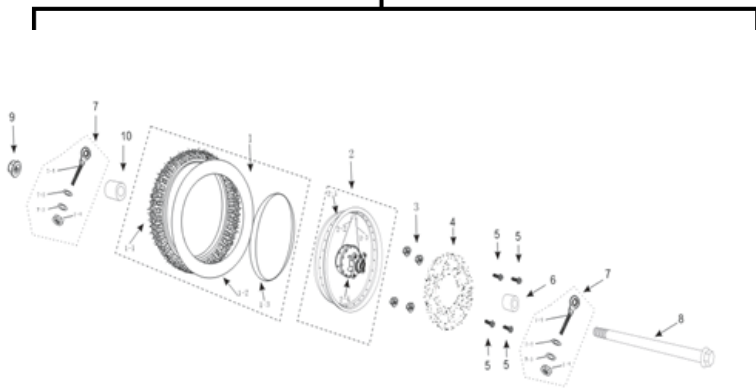

BAR/FORK CLAMPS

A-Assembly

POS.	PART NO.	ERP CODE	ENGLISH NAME	QTY
A	3802		Steering Complete Assembly	
1	W150156		Steering column system	1

FRONT TYRE ASSEMBLY

A-Assembly

REAR TYRE ASSEMBLY

A-Assembly

POS.	PART NO.	ERP CODE	ENGLISH NAME	QTY
A	3804		Front Tyre Complete Assembly	
1		W180085	Front tyre assy.	1
1-1		W452301	Outer tire	1
1-2		W452302	Inner tube	1
1-3		W451031	Lining belt	1
2		W190234	Front rim assy	1
2-1	KN1001-G01	W450208	Black steel rim	1
2-2		W450193	Spoke assy.-outer	14
2-3		W450195	Spoke assy.-inner	14
2-4		W450912	Black hub	1
3	AV0012-006	W040035	bush	1
4	AU0012-007	W030020	front wheel axle	1
5	GB6187-86	J070006	Fange locknut	1

POS.	PART NO.	ERP CODE	ENGLISH NAME	QTY
A	3805		Rear Tyre Complete Assembly	
1	KM1201-P01	W180021	80/100-12 P153 Rear Tire Assy.	1
1-1		W180114	80/100-12 Rear Tire	1
1-2		W450860	80/100-12 Inner Tube	1
1-3		W451031	12*20 Lining Belt	1
2		W200W48	Rim Assy. Rear Wheel	1
2-1		W450206	Black Steel Rim	1
2-2		W451931	Spokes-Inner	16
2-3		W450924	Spokes Outer	16
2-4	KP1004-P01-K	W452211	Rear Wheel Hub	1
3		W130022	Rear Brake Disc	1
4	AW0100-003	W450030	Rear Brake Disc Bolt	4
5		W040066	Flat Bush	1
6	AU0015-003	W030035	Wheel Axle	1
7		W040074	Bush	1
8	GB/T5783	J380004	Bolt	4
9	AS0100-031	J450003	Lock Plate	2
10		W350006	Rear Sprocket	1