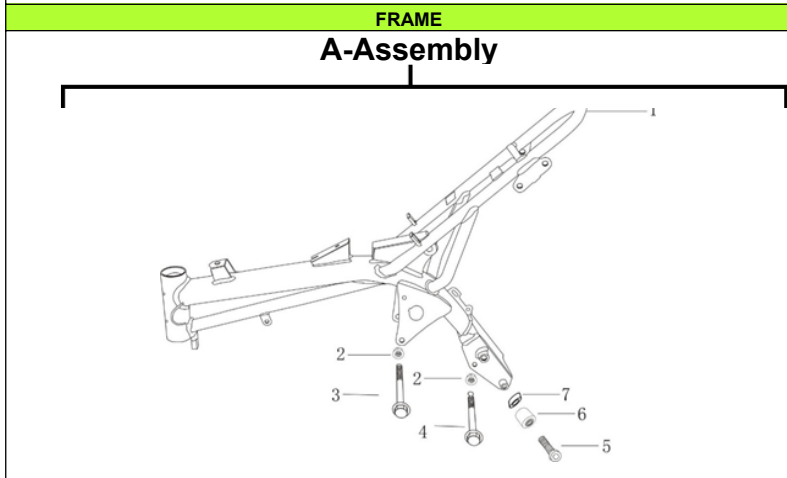

11	AC0300-003	W340025	Chain Tensioner	2
12	GB6170-86	J050004	Nut	4
13		J070009	Flange Nut	1
14	GB6170-86	J050004	Nut	1
15	65.GB93-87	J010002	Spring Washer	1
16	76.GB97.1-85	J020004	Washer	1
17	AP0100-023	W440175	Rim Lock	1

POS.	PART NO.	ERP CODE	ENGLISH NAME	QTY
A	3806		Frame Complete Assembly	
1	KQ3000-G37	L060286	frame assy.	1
2	GB6187-86	J070003	M8 flange lock nut	2
3	38_.GB5787-86	J390019	bolt	1
4	GB5787-86	J390020	bolt	1
5		J350016	screw	1
6	AC0101-001	W340030	rubber chain roller	1
	89.608ZZ	W010001	bearing	2
7	AV0008-002	W040005	bush	1