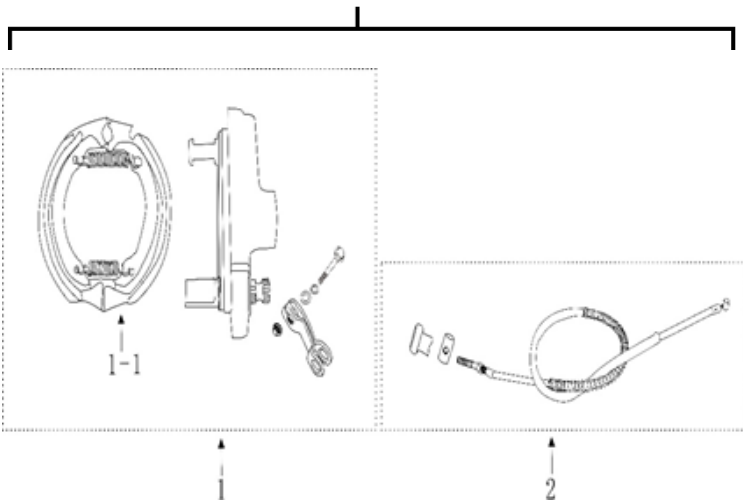

SPARE PART CATALOGUE | TSB70

DRIVING SYSTEM ASSEMBLY

POS.	PART NO.	ERP CODE	ENGLISH NAME	QTY
------	----------	----------	--------------	-----

A - Assembly

A	3797		Driving System Assembly Complete Assembly	
1		W090031	Black Handlebar Grip,Right	1
2	KB0101-P01	W080018	Black Throttle Perch	1
3	AN0100-008	W060009	Throttle Cable	1
4	KA0100-G03-K	W070077	Black CRF Steel Handle Bar	1
5	DB-G21	W110089	Black Brake Lever	1
6	AM0300-001	D040001	Stop Switch	1
7		W090030	Black Handlebar Grip, Left	1
8	AR0100-006	J450024	Plastic Belt	1
9	AL0102-002	W430193	Padding Foam	1
10		W431729	Padding Cover	1
11	KB0101-P01	W090021	White Throttle Tube	1

FRONT DRUM BRAKE

POS.	PART NO.	ERP CODE	ENGLISH NAME	QTY
------	----------	----------	--------------	-----

A - Assembly

A	3798		Front Drum Brake Complete Assembly	
1		W451411	Front Drum Brake Cover	1
1-1		W450225	Front Drum Brake Pads	1
2	DB-05	W060038	Front Drum Brake Cable	1

REAR DRUM BRAKE

POS.	PART NO.	ERP CODE	ENGLISH NAME	QTY
------	----------	----------	--------------	-----

A - Assembly

A	3799		rear drum brake Complete Assembly	
1		W451412	rear drum brake cover	1

1-1		W450225	rear drum brake pads	1
2	GB96-76	J020003	washer 2*20	1
3	DB-03	W120073	rear drum brake cable	1
4	GB91-86	J420002	cotter pin	1

BAR/FORK CLAMPS

A-Assembly

POS.	PART NO.	ERP CODE	ENGLISH NAME	QTY
A	3802		Steering Complete Assembly	
1	W150156		Steering column system	1

FRONT TYRE ASSEMBLY

A-Assembly

REAR TYRE ASSEMBLY

A-Assembly

POS.	PART NO.	ERP CODE	ENGLISH NAME	QTY
A	3804		Front Tyre Complete Assembly	
1		W180085	Front tyre assy.	1
1-1		W452301	Outer tire	1
1-2		W452302	Inner tube	1
1-3		W451031	Lining belt	1
2		W190234	Front rim assy	1
2-1	KN1001-G01	W450208	Black steel rim	1
2-2		W450193	Spoke assy.-outer	14
2-3		W450195	Spoke assy.-inner	14
2-4		W450912	Black hub	1
3	AV0012-006	W040035	bush	1
4	AU0012-007	W030020	front wheel axle	1
5	GB6187-86	J070006	Fange locknut	1