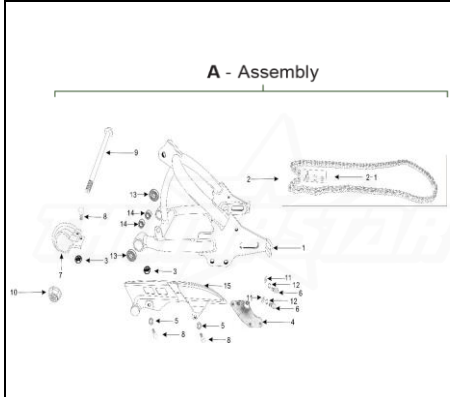

SPARE PART CATALOGUE | TSB 70 VR2

DRIVING SYSTEM ASSEMBLY

POS.	PART NO	ERP CODE	ENGLISH NAME	QTY
A	3797		Driving system assembly Complete Assembly	1
1	KB0101-P01	W090031	black handlebar grip, right	1
2	AN0100-008	W060009	Black throttle perch	1
3	AN0100-008	W060009	Throttle cable	1
4	KA0100-G03-K	W070077	Black CRF steel handle bar	1
5	DB-G21	W110089	black brake lever	1
6	AM0300-001	D040001	Stop switch	1
7		W090030	black handlebar grip, left	1
8	AR0100-006	J450024	Plastic belt	1
9	AL0102-002	W430193	Padding foam	1
10		W431729	padding cover	1
11	KB0101-P01	W090021	White throttle tube	1

REAR DRUM BRAKE

POS.	PART NO	ERP CODE	ENGLISH NAME	QTY
A	3799		rear drum brake Complete Assembly	1
1		W451412	rear drum brake cover	1
1-1		W450225	rear drum brake pads	1
2	GB96-76	J020003	washer 2*20	1
3	DB-03	W120073	rear drum brake cable	1
4	GB91-86	J420002	cotter pin	1

FRONT FORK SUSPENSION

POS.	PART NO	ERP CODE	ENGLISH NAME	QTY
A	3800		Front Fork Suspension Complete Assembly	1
1		W140148	500mm upside front fork	1
2		W140149	500mm right upside front fork	1

POS.	PART NO	ERP CODE	ENGLISH NAME	QTY
3	38_ GB5787-86	J390019	bolt	1
4	GB5787-86	J390020	bolt	1
5		J350016	screw	1
6	AC0101-001	W340030	rubber chain roller	1
	89.608ZZ	W010001	bearing	2
7	AV0008-002	W040005	bush	1

SWINGARM

POS.	PART NO	ERP CODE	ENGLISH NAME	QTY
A	3807		Swingarm Complete Assembly	
1	DB-21	L060159	Black triangle swing arm	1
2		W020137	420H 78L chain	1
2-1		W450025	chain slick	1
3	GB6177-86	J060001	M6 Flange nut	2
4	AC0500-G01	W340062	chain guide	1
5	GB96-76	J020004	ø6*18*1.5mm washer	2
6		J350011	M8*20 Screw	2
7	DB-70	W340038	Black chain slider	1
8	GB5789-86	J400002	M6x16 Flange bolt	3
9	AU0010-001	W030010	M10*195*1.25 swing arm axle	1
10	GB5789-86	J070004	M10*1.25 Flange nut	1
11	76_ GB97-1-85	J020004	GB97-1-85 washer	2
12	65_ GB93-87	J010002	GB93-87 ø8*13*2 spring washer	2
13	90.6000Z	W010002	6000Z bearing	2
14	AV0010-003	W040022	ø10.2*22.5*H20 bush	2
15	DB-16	W340043	DB70 Black chain guard	1