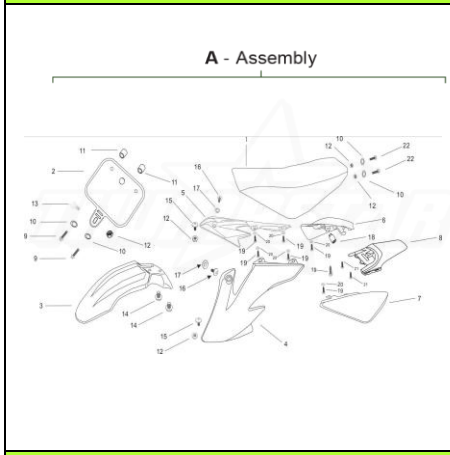

PLASTICS

POS.	PART NO	ERP CODE	ENGLISH NAME	QTY
A	3816		Plastics Complete Assembly	
1		W410153	Seat	1
2	DB-33	W390005	White number plate	1
3		W390056	Red front fender	1
4		W390057	Red front left cover	1
5		W390058	Black rear left cover	1
6		W390061	Black rear right cover	1
7		W390059	Black rear left cover	1
8		W390062	rear fender	1
9	GB5789-86	J400004	Bracket M6*25	2
10	GB96-76	J020003	washer φ6*φ18*1.5	4
11	AV0008-002	W040005	space φ8*φ12*13	2
12	GB6177-86	J060001	nut M6	5
13	GB5789-86	J400002	bolt M6*16	1
14	GB5789-86	J400001	bolt M6*12	2
15	Aw0100-008	J230010	bolt M6*16	2
16	Aw0100-008	J230009	bolt M6*12	2
17	AR0100-002	W400005	Rubber washer	2
18	AR0100-001	W400003	Rubber block	1
19	GB845-85	J100003	Tapping screw ST4.2*16	7
20	GB97.1-85	J020002	washer φ6*φ12*1.5	6
21	GB845-85	J100001	Tapping screw ST4.2*12	2
22	GB845-85	J400003	Flange bolt M6*20	2