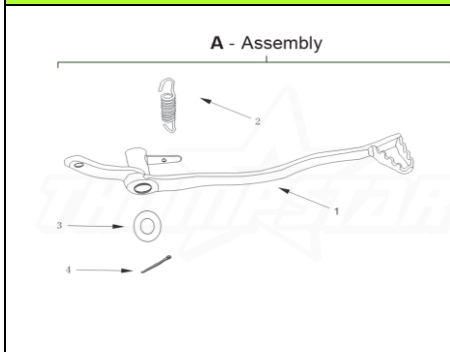

FOOT BRAKE PEDAL

POS.	PART NO	ERP CODE	ENGLISH NAME	QTY
A	3809		Foot Brake Pedal Complete Assembly	
1	AA0100-G14-K	W330071	black brake pedal	1
2	AG0200-003	W050001	ø13*ø2.4*H24*10 rear brake spring	1
3	GB97-1-85	J020014	ø15xø30x2.5 flat washer	1
4	GB91-86	J420005	2.5x30 cotter pin	1