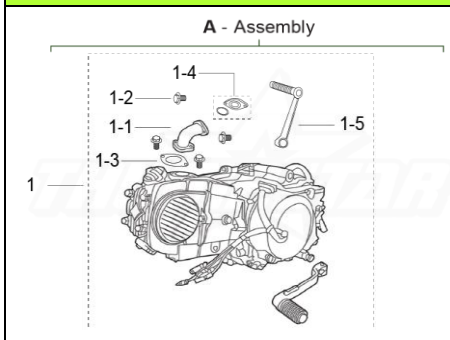

ENGINE

POS.	PART NO	ERP CODE	ENGLISH NAME	QTY
A	3810		Engine Complete Assembly	
1		W250688	silver HD70 engine	1
1-1	KS0105-B01	W450725	Intake pipe	1
1-2		W450360	M6*20 Engine bolt	4
1-3		W450333	Intake pipe gasket	1
1-4		W450632	Insulating gasket	1
1-5	KS0104-B01	W450722	Chromed start lever	1
1-6	KS0103-B01-K	W450723	Chromed gear shift lever	1