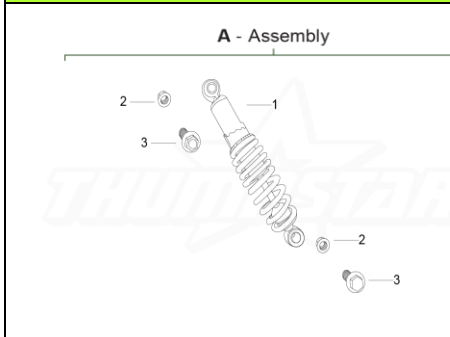

REAR FORK SUSPENSION

POS.	PART NO	ERP CODE	ENGLISH NAME	QTY
A	3808		Rear Shock Complete Assembly	
1		W360084	Rear shock DB70 L=255	1
2	GB6187-86	J070004	M10x1.25 Flange locknut	2
3	GB5787-86	W030001	ø10x45x1.25 Flange bolt	2