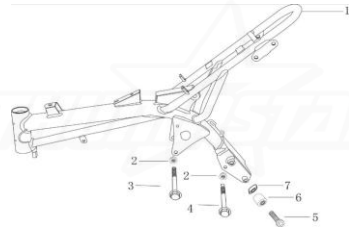

SPARE PART CATALOGUE | TSB 70 VR2

DRIVING SYSTEM ASSEMBLY

POS.	PART NO	ERP CODE	ENGLISH NAME	QTY
A	3797		Driving system assembly Complete Assembly	1
1	KB0101-P01	W090031	black handlebar grip, right	1
2	AN0100-008	W060009	Black throttle perch	1
3	AN0100-008	W060009	Throttle cable	1
4	KA0100-G03-K	W070077	Black CRF steel handle bar	1
5	DB-G21	W110089	black brake lever	1
6	AM0300-001	D040001	Stop switch	1
7		W090030	black handlebar grip, left	1
8	AR0100-006	J450024	Plastic belt	1
9	AL0102-002	W430193	Padding foam	1
10		W431729	padding cover	1
11	KB0101-P01	W090021	White throttle tube	1

FRONT DRUM BRAKE

POS.	PART NO	ERP CODE	ENGLISH NAME	QTY
A	3798		front drum brake Complete Assembly	1
1		W451411	front drum brake cover	1
1-1		W450225	front drum brake pads	1
2	DB-05	W060038	front drum brake cable	1

REAR DRUM BRAKE

POS.	PART NO	ERP CODE	ENGLISH NAME	QTY
A	3799		rear drum brake Complete Assembly	1
1		W451412	rear drum brake cover	1
1-1		W450225	rear drum brake pads	1
2	GB96-76	J020003	washer 2*20	1
3	DB-03	W120073	rear drum brake cable	1
4	GB91-86	J420002	cotter pin	1

FRONT FORK SUSPENSION

POS.	PART NO	ERP CODE	ENGLISH NAME	QTY
A	3800		Front Fork Suspension Complete Assembly	1
1		W140148	500mm upside front fork	1
2		W140149	500mm right upside front fork	1

POS.	PART NO	ERP CODE	ENGLISH NAME	QTY
3	38_ GB5787-86	J390019	bolt	1
4	GB5787-86	J390020	bolt	1
5		J350016	screw	1
6	AC0101-001	W340030	rubber chain roller	1
	89.608ZZ	W010001	bearing	2
7	AV0008-002	W040005	bush	1