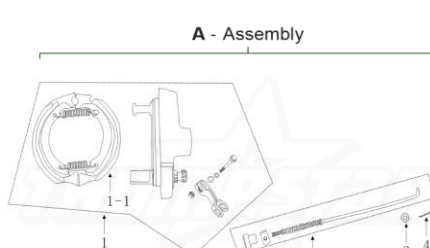

REAR DRUM BRAKE

POS.	PART NO	ERP CODE	ENGLISH NAME	QTY
A	3799		rear drum brake Complete Assembly	1
1		W451412	rear drum brake cover	1
1-1		W450225	rear drum brake pads	1
2	GB96-76	J020003	washer 2*20	1
3	DB-03	W120073	rear drum brake cable	1
4	GB91-86	J420002	cotter pin	1

FRONT FORK SUSPENSION

POS.	PART NO	ERP CODE	ENGLISH NAME	QTY
A	3800		Front Fork Suspension Complete Assembly	1
1		W140148	500mm upside front fork	1
2		W140149	500mm right upside front fork	1