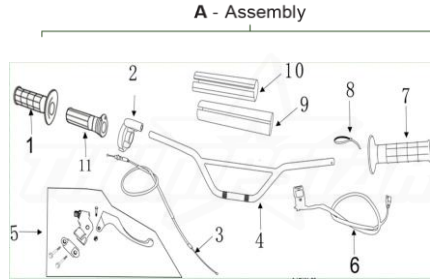

SPARE PART CATALOGUE | TSB 70 VR2

DRIVING SYSTEM ASSEMBLY

POS.	PART NO	ERP CODE	ENGLISH NAME	QTY
A	3797		Driving system assembly Complete Assembly	1
1	KB0101-P01	W090031	black handlebar grip, right	1
2	AN0100-008	W060009	Black throttle perch	1
3	AN0100-008	W060009	Throttle cable	1
4	KA0100-G03-K	W070077	Black CRF steel handle bar	1
5	DB-G21	W110089	black brake lever	1
6	AM0300-001	D040001	Stop switch	1
7		W090030	black handlebar grip, left	1
8	AR0100-006	J450024	Plastic belt	1
9	AL0102-002	W430193	Padding foam	1
10		W431729	padding cover	1
11	KB0101-P01	W090021	White throttle tube	1

PLASTICS

POS.	PART NO	ERP CODE	ENGLISH NAME	QTY
A	3816		Plastics Complete Assembly	
1		W410153	Seat	1
2	DB-33	W390005	White number plate	1
3		W390056	Red front fender	1
4		W390057	Red front left cover	1
5		W390058	Black rear left cover	1
6		W390061	Black rear right cover	1
7		W390059	Black rear left cover	1
8		W390062	rear fender	1
9	GB5789-86	J400004	Bracket M6*25	2
10	GB96-76	J020003	washer φ6*φ18*1.5	4
11	AV0008-002	W040005	space φ8*φ12*13	2
12	GB6177-86	J060001	nut M6	5
13	GB5789-86	J400002	bolt M6*16	1
14	GB5789-86	J400001	bolt M6*12	2
15	Aw0100-008	J230010	bolt M6*16	2
16	Aw0100-008	J230009	bolt M6*12	2
17	AR0100-002	W400005	Rubber washer	2
18	AR0100-001	W400003	Rubber block	1
19	GB845-85	J100003	Tapping screw ST4.2*16	7
20	GB97.1-85	J020002	washer φ6*φ12*1.5	6
21	GB845-85	J100001	Tapping screw ST4.2*12	2
22	GB845-85	J400003	Flange bolt M6*20	2