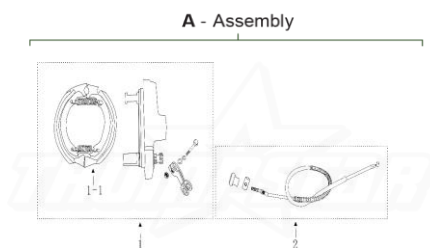

SPARE PART CATALOGUE | TSB 70 VR2

DRIVING SYSTEM ASSEMBLY

POS.	PART NO	ERP CODE	ENGLISH NAME	QTY
A	3797		Driving system assembly Complete Assembly	1
1	KB0101-P01	W090031	black handlebar grip, right	1
2	AN0100-008	W060009	Black throttle perch	1
3	AN0100-008	W060009	Throttle cable	1
4	KA0100-G03-K	W070077	Black CRF steel handle bar	1
5	DB-G21	W110089	black brake lever	1
6	AM0300-001	D040001	Stop switch	1
7		W090030	black handlebar grip, left	1
8	AR0100-006	J450024	Plastic belt	1
9	AL0102-002	W430193	Padding foam	1
10		W431729	padding cover	1
11	KB0101-P01	W090021	White throttle tube	1

FRONT DRUM BRAKE

POS.	PART NO	ERP CODE	ENGLISH NAME	QTY
A	3798		front drum brake Complete Assembly	1
1		W451411	front drum brake cover	1
1-1		W450225	front drum brake pads	1
2	DB-05	W060038	front drum brake cable	1

REAR DRUM BRAKE

POS.	PART NO	ERP CODE	ENGLISH NAME	QTY
A	3799		rear drum brake Complete Assembly	1
1		W451412	rear drum brake cover	1
1-1		W450225	rear drum brake pads	1
2	GB96-76	J020003	washer 2*20	1
3	DB-03	W120073	rear drum brake cable	1
4	GB91-86	J420002	cotter pin	1

FRONT FORK SUSPENSION

POS.	PART NO	ERP CODE	ENGLISH NAME	QTY
A	3800		Front Fork Suspension Complete Assembly	1
1		W140148	500mm upside front fork	1
2		W140149	500mm right upside front fork	1

POS.	PART NO	ERP CODE	ENGLISH NAME	QTY
3	38_ GB5787-86	J390019	bolt	1
4	GB5787-86	J390020	bolt	1
5		J350016	screw	1
6	AC0101-001	W340030	rubber chain roller	1
	89.608ZZ	W010001	bearing	2
7	AV0008-002	W040005	bush	1