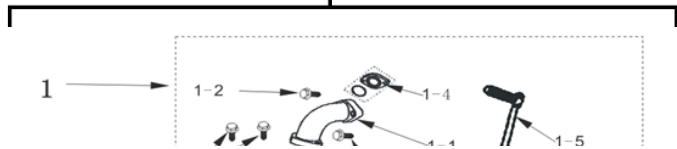

YX ENGINE

A-Assembly