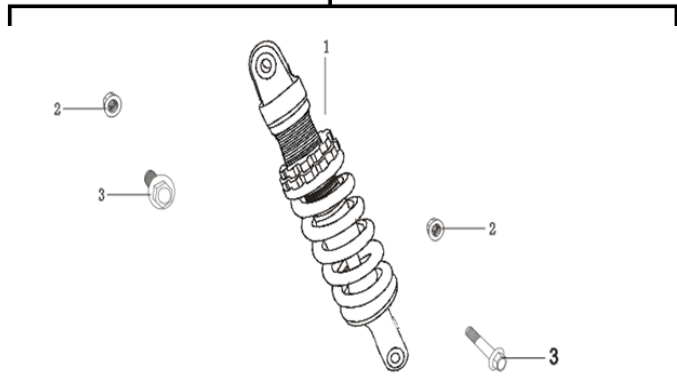

REAR FORK SUSPENSION

A-Assembly

14	9, GB70*85	J350011	M8*20 screw	2
POS.	PART NO.	ERP CODE	ENGLISH NAME	QTY
A	3787		Rear Fork Complete Assembly	
1	AE0100-W11	W360050	K-00 L=270 Φ10 rear shock	1
2	GB6187-86	J070004	M10x1.25 flange lock nut	2
3	AU0010-009	W030001	φ10x45x1.25 rear shock axle	2

FOOT BRAKE

A-Assembly

POS.	PART NO.	ERP CODE	ENGLISH NAME	QTY
A	3788		Foot Brake Complete Assembly	
1	AA0100-G14-K	W330071	black brake pedal	1
2	AQ0200-003	W050001	Φ13*Φ2.4*H24*10 rear brake spring	1
3	GB97.1-85	J020014	φ15xφ30x2.5 flat washer	1
4	GB91-86	J420005	2.5x30 cotter pin	1

YX ENGINE

A-Assembly

POS.	PART NO.	ERP CODE	ENGLISH NAME	QTY
A	3789		Engine Complete Assembly	
1		W250691	YX125cc engine	1
1-1	KS0105-Y01	W450639	YX-02 engine intake	1
1-2		W450360	M6*20 engine bolt	4
1-3		W450533	intake gasket	1
1-4		W450532	insulated gasket	1
1-5		W452267	YX kick start lever	1
1-6	KS0103-Y01	W450636	YX gear lever	1