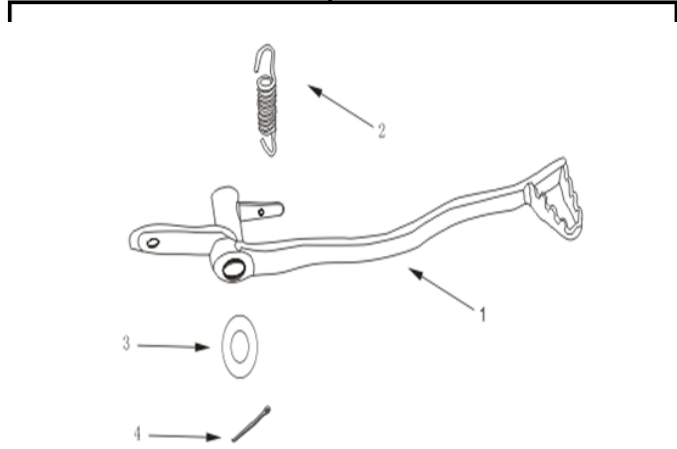

REAR FORK SUSPENSION

A-Assembly

14	9, GB70*85	J350011	M8*20 screw	2
POS.	PART NO.	ERP CODE	ENGLISH NAME	QTY
A	3787		Rear Fork Complete Assembly	
1	AE0100-W11	W360050	K-00 L=270 Φ10 rear shock	1
2	GB6187-86	J070004	M10x1.25 flange lock nut	2
3	AU0010-009	W030001	φ10x45x1.25 rear shock axle	2

FOOT BRAKE

A-Assembly

POS.	PART NO.	ERP CODE	ENGLISH NAME	QTY
A	3788		Foot Brake Complete Assembly	
1	AA0100-G14-K	W330071	black brake pedal	1
2	AQ0200-003	W050001	Φ13*Φ2.4*H24*10 rear brake spring	1
3	GB97.1-85	J020014	φ15xφ30x2.5 flat washer	1
4	GB91-86	J420005	2.5x30 cotter pin	1

YX ENGINE

A-Assembly

POS.	PART NO.	ERP CODE	ENGLISH NAME	QTY
A	3789		Engine Complete Assembly	
1		W250691	YX125cc engine	1
1-1	KS0105-Y01	W450639	YX-02 engine intake	1
1-2		W450360	M6*20 engine bolt	4
1-3		W450533	intake gasket	1
1-4		W450532	insulated gasket	1
1-5		W452267	YX kick start lever	1
1-6	KS0103-Y01	W450636	YX gear lever	1