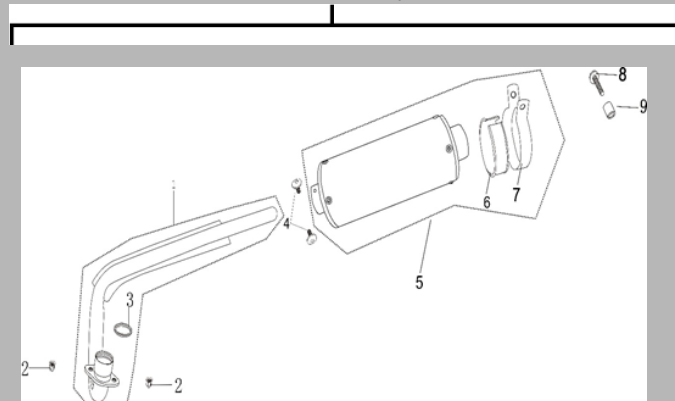

**MUFFLER
A-Assembly**

POS.	PART NO.	ERP CODE	ENGLISH NAME	QTY
A	3792		Muffler Complete Assembly	
1		W290036	φ28 muffler pipe	1
2		J070002	flange lock nut 90301-KRS-8300 M6	2
3		W450010	seal gasket	1
4		J230002	screw TM5*10	2
5	7543	W290008	exhaust Φ28	1
6		W450015	rubber washer	1
7	7496		hoop	1
8		J390011	flange bolt GB5787-86 M8*40	1
9		W040008	spacer φ8*20*H14	1