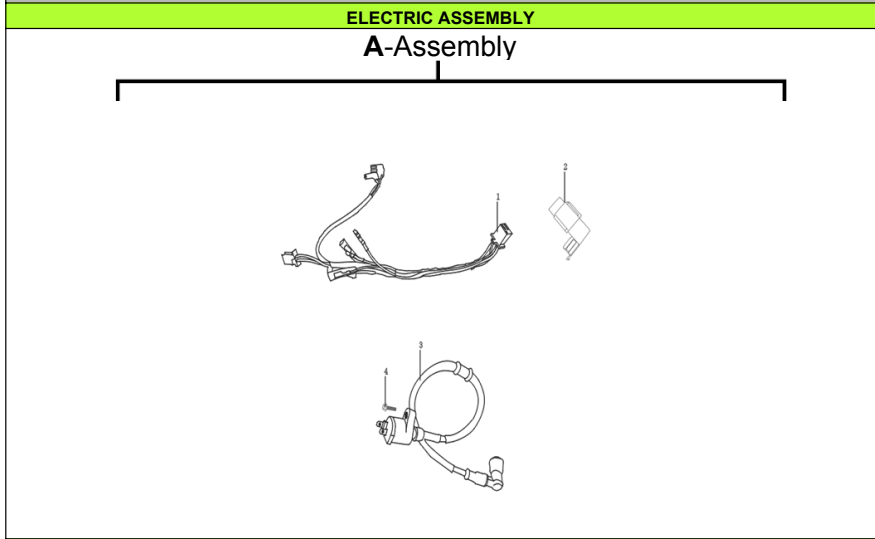

POS.	PART NO.	ERP CODE	ENGLISH NAME	QTY
A			Electrical Complete Assembly	
1	3055		Wire harness	1
2	3839		CDI	1
3	3255		Ignition coil	1
4		J390004	flange bolt M6*20 S8	1