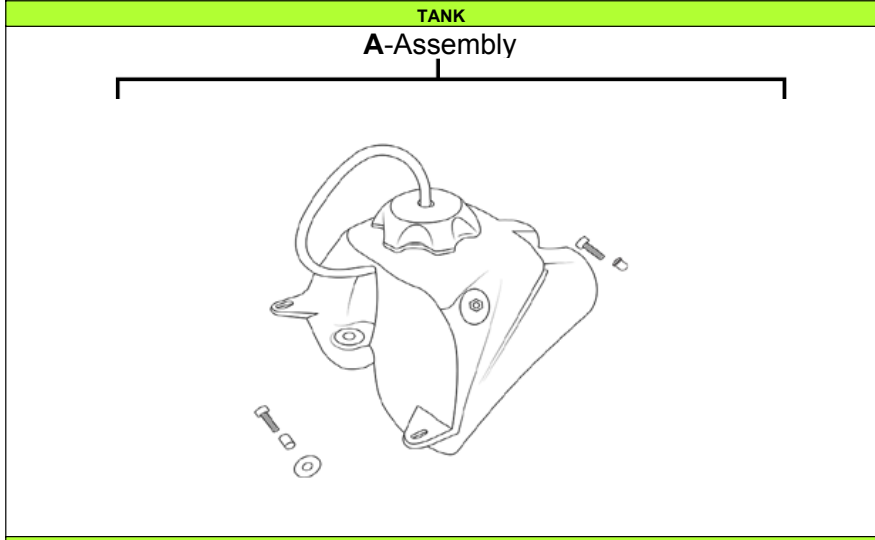

POS.	PART NO.	ERP CODE	ENGLISH NAME	QTY
A	3794		Tank Complete Assembly	
1	3794		fuel tank assy.	1
2		W450004	fuel tank switch	1
3		W400009	fuel cap rubber washer	1
4	3052	W380015	black fuel cap	1
5		W380023	breathing valve	1
6		J450020	oil pipe clip	1
7		J450021	oil pipe clip	1
8		J400010	flange bolt M8*25	1
9		J020006	flat washer $\phi 8 \times \phi 28 \times 1.5$	2
10		W400006	rubber washer $\Phi 10 \times 24 \times 3 + 21 \times 3 \times H15$	1
11		W400007	rubber washer	1