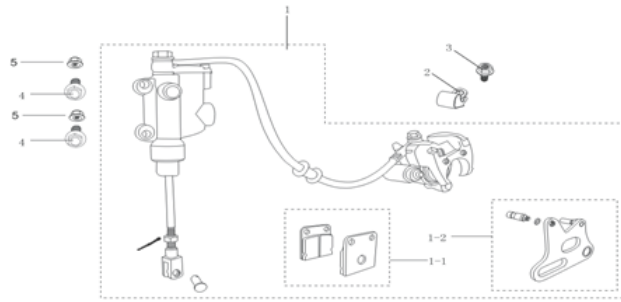

1		W451223	rear brake bracket	1
1		W120075	oil pipe clip	1
1		J400001	M6*12 flange bolt	1
2		J400003	M6*20 flange bolt	2
2		J060001	M6 flange nut	2