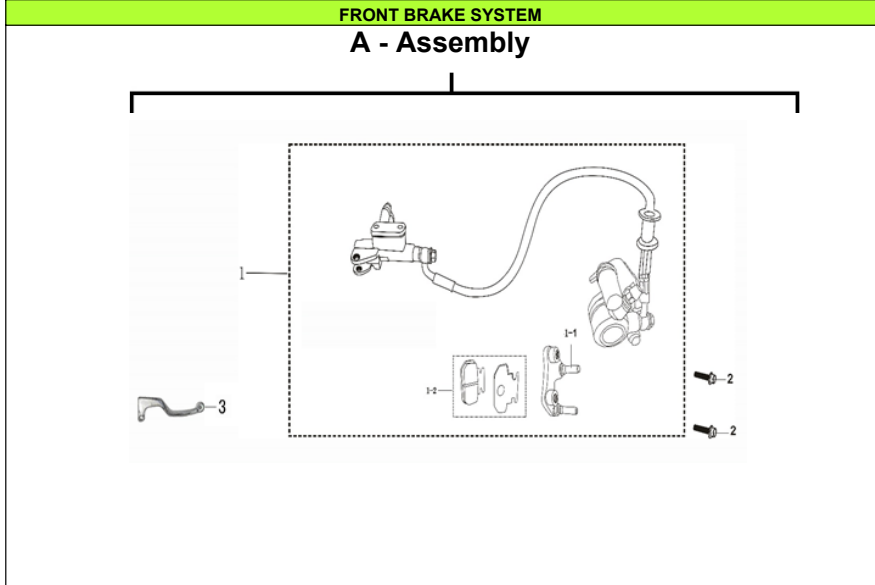

POS.	PART NO.	ERP CODE	ENGLISH NAME	QTY
A	3777		Driving System Complete Assembly	
1		W090031	black right bar grip	1
2		W090021	white grip tube	1
3		W080018	black throttle perch	1
4		W430193	black handlebar pad	1
5		W070018	black steel handle bar	1
6		J450024	belt	1
7	3906		button stop switch	1
8		W090030	black left grip	1
9	3995	W060060	throttle cable 800+105mm	1
10		W452129	clutch lever perch	1
11		W452095	clutch lever-silver	1
12	3996	W060057	clutch cable 850+75	1