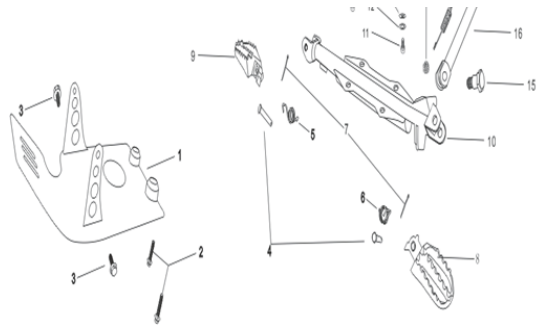

#### A-Assembly

### FRAME PARTS ASSEMBLY

#### A-Assembly

POS.	PART NO.	ERP CODE	ENGLISH NAME	QTY
A	3192		Engine Complete Assembly	
1	3192		YX125cc engine	1
1-1		W450639	YX-02 engine intake	1
1-2		W450360	M6*20 engine bolt	4
1-3		W450533	intake gasket	1
1-4		W450532	insulated gasket	1
1-5		W452267	YX kick start lever	1
1-6	3922	W450636	YX gear lever	1
2	3590	3590	Stator YX 125 / 140 Kick Start	
POS.	CODE	ERP CODE	NAME	QTY
A	3962		Stator Guard Complete Assembly	
6			Spacer L16 OD10	2
7			Spring Washer	2
8			Washer	2
9			M6x90 Hex Socket Bolt S5	1
11			M6x10 Hex Socket Bolt S5	1
11-1			M6x25 Hex Socket Bolt S5	1
12	3518		YX Flywheel Cover	1
13	3962		Stator Guard / Case Saver	1
14	3561		Sprocket Cover	1
15				1
POS.	PART NO.	ERP CODE	ENGLISH NAME	QTY
A	3790		Frame Parts Complete Assembly	
1	3360		black steel engine plate	1
2		J390010	M8*35 flange bolt	2
3		J400002	M6*16 flange bolt	2
4		J420017	φ7.8*42 hinge pin	2
5		W050015	left footpeg spring φ20 * φ2 * H8 * 4 laps	1
6		W050016	right footpeg spring φ20 * φ2 * H8 * 4 laps	1
7		J420004	cotter pin 2.5*24	2