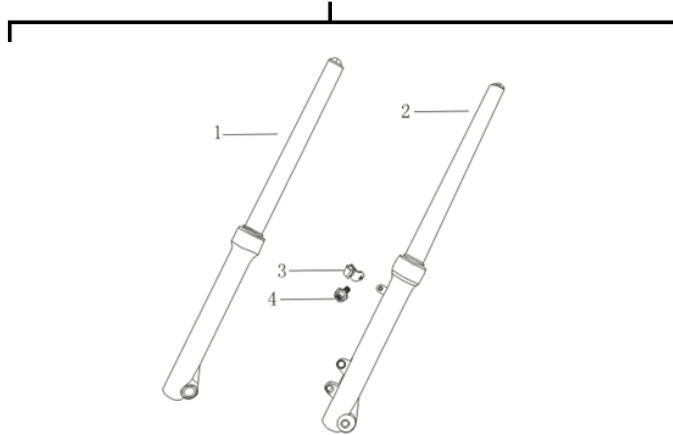

POS.	PART NO.	ERP CODE	ENGLISH NAME	QTY
A	3778		Front Brake System Complete Assembly	
1		W110346	front brake assy.	1
1-1		W450121	front brake bracket	1
1-2	3944	W450099	front brake pad	1
2		J400011	M8*30 flange bolt	2
3		W452096	brake lever	1

POS.	PART NO.	ERP CODE	ENGLISH NAME	QTY
A	3779		Rear Brake System Complete Assembly	
1		W120172	180 plate Φ15 rear brake assy.	1
1	3543	W450105	rear brake pad	1

1		W451223	rear brake bracket	1
1		W120075	oil pipe clip	1
1		J400001	M6*12 flange bolt	1
2		J400003	M6*20 flange bolt	2
2		J060001	M6 flange nut	2

**FRONT FORK SUSPENSION**

**A - Assembly**

POS.	PART NO.	ERP CODE	ENGLISH NAME	QTY
A	7431		Front Fork Suspension Complete Assembly	
1		W140082	33mm black right standard fork	1
2		W140081	33mm black left standard fork	1
3		W120074	black oil pipe clip	1
4		J400001	GB5789-86 M6*12 flange bolt	1

**BAR/FORK CLAMPS**

**A-Assembly**

POS.	PART NO.	ERP CODE	ENGLISH NAME	QTY
A	7388		Fork Clamps Complete Assembly	
1		W160020	Φ25.1*201 black steering column	1
2		W150202	Φ33 upper clamp	1
3		W150203	Φ33 lower clamp	1
4-1		W150035	upper raiser	1
4-2		W150036	lower raiser	2
5		W170001	52*22*68-35 top nut	1
6		W170003	washer	1