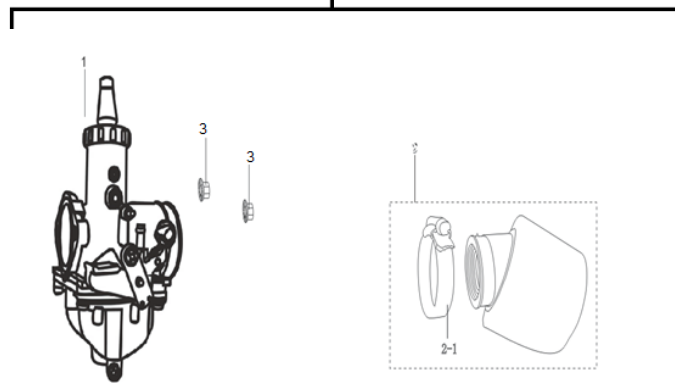

**CARBURETOR
A-Assembly**

POS.	PART NO.	ERP CODE	ENGLISH NAME	QTY
A			Carburetor Complete Assembly	
1	3911		VM22 carburetor	1
2	3595		Φ38 with 35-51 clamp foam air filter	1
2-1	J450011	J450011	hoop	1
4	3051A	3051A	Remote Fuel Switch	2
5	7099	7099	Stone Fuel Filter