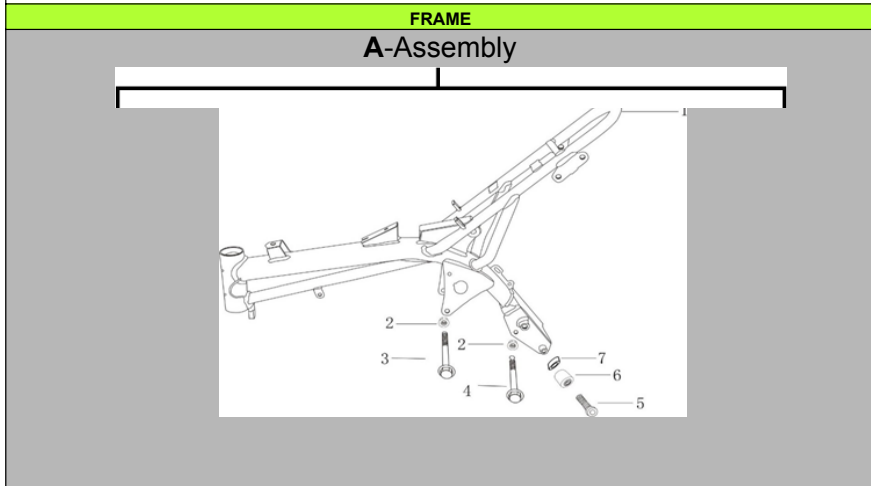

POS.	PART NO.	ERP CODE	ENGLISH NAME	QTY
A	3785		Frame Complete Assembly	
1		L060286	frame assy.	1
2		J070003	M8 flange lock nut	2
3		J390019	bolt	1
4		J390020	bolt	1
5		J350016	screw	1
		W340030	rubber chain roller	1
6		W010001	bearing	2
7		W040005	bush	1