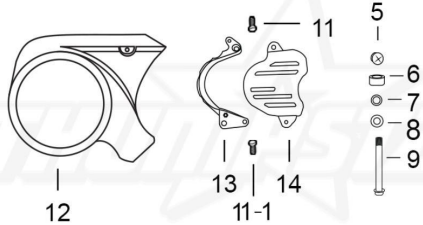

YX ENGINE

A-Assembly

FRAME PARTS ASSEMBLY

A-Assembly

POS.	PART NO.	ERP CODE	ENGLISH NAME	QTY
A	3192		Engine Complete Assembly	
1	3192		YX125cc engine	1
1-1		W450639	YX-02 engine intake	1
1-2		W450360	M6*20 engine bolt	4
1-3		W450533	intake gasket	1
1-4		W450532	insulated gasket	1
1-5		W452267	YX kick start lever	1
1-6	3922	W450636	YX gear lever	1
2	3590	3590	Stator YX 125 / 140 Kick Start	
POS.	CODE	ERP CODE	NAME	QTY
A	3962		Stator Guard Complete Assembly	
6			Spacer L16 OD10	2
7			Spring Washer	2
8			Washer	2
9			M6x90 Hex Socket Bolt S5	1
11			M6x10 Hex Socket Bolt S5	1
11-1			M6x25 Hex Socket Bolt S5	1
12	3518		YX Flywheel Cover	1
13	3962		Stator Guard / Case Saver	1
14	3561		Sprocket Cover	1
15				1
POS.	PART NO.	ERP CODE	ENGLISH NAME	QTY
A	3790		Frame Parts Complete Assembly	
1	3360		black steel engine plate	1
2		J390010	M8*35 flange bolt	2
3		J400002	M6*16 flange bolt	2
4		J420017	φ7.8*42 hinge pin	2
5		W050015	left footpeg spring φ20 * φ2 * H8 * 4 laps	1
6		W050016	right footpeg spring φ20 * φ2 * H8 * 4 laps	1
7		J420004	cotter pin 2.5*24	2