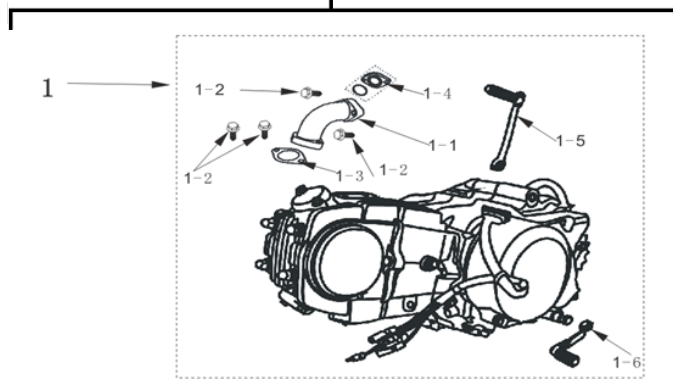

YX ENGINE

A-Assembly

FRAME PARTS ASSEMBLY

A-Assembly

POS.	PART NO.	ERP CODE	ENGLISH NAME	QTY
A	3192		Engine Complete Assembly	
1	3192		YX125cc engine	1
1-1		W450639	YX-02 engine intake	1
1-2		W450360	M6*20 engine bolt	4
1-3		W450533	intake gasket	1
1-4		W450532	insulated gasket	1
1-5		W452267	YX kick start lever	1
1-6	3922	W450636	YX gear lever	1
2	3590	3590	Stator YX 125 / 140 Kick Start	
POS.	CODE	ERP CODE	NAME	QTY
A	3962		Stator Guard Complete Assembly	
6			Spacer L16 OD10	2
7			Spring Washer	2
8			Washer	2
9			M6x90 Hex Socket Bolt S5	1
11			M6x10 Hex Socket Bolt S5	1
11-1			M6x25 Hex Socket Bolt S5	1
12	3518		YX Flywheel Cover	1
13	3962		Stator Guard / Case Saver	1
14	3561		Sprocket Cover	1
15				1
POS.	PART NO.	ERP CODE	ENGLISH NAME	QTY
A	3790		Frame Parts Complete Assembly	
1	3360		black steel engine plate	1
2		J390010	M8*35 flange bolt	2
3		J400002	M6*16 flange bolt	2
4		J420017	φ7.8*42 hinge pin	2
5		W050015	left footpeg spring φ20 * φ2 * H8 * 4 laps	1
6		W050016	right footpeg spring φ20 * φ2 * H8 * 4 laps	1
7		J420004	cotter pin 2.5*24	2