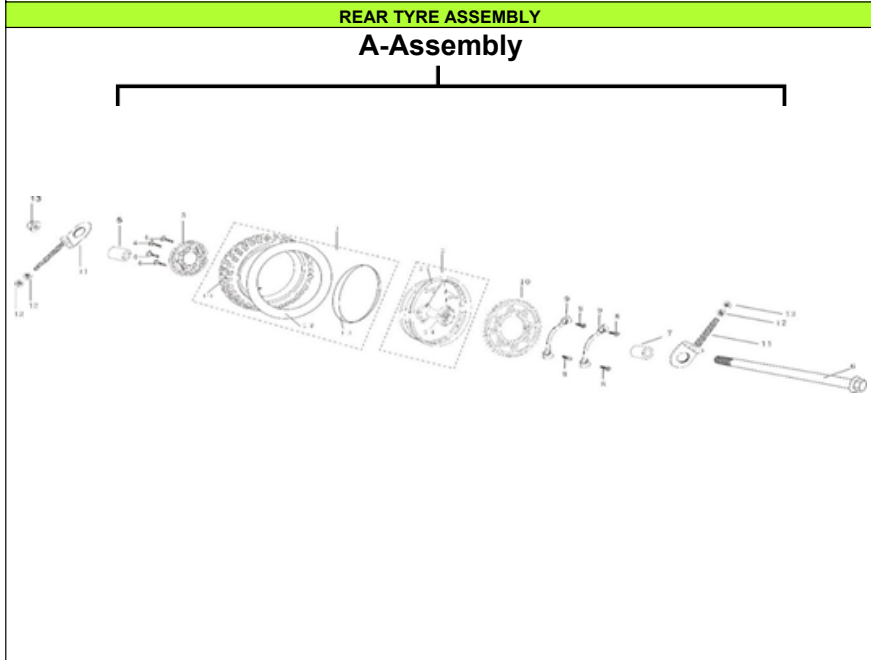

**FRONT FORK SUSPENSION**

**A - Assembly**

POS.	PART NO.	ERP CODE	ENGLISH NAME	QTY
A	7431		Front Fork Suspension Complete Assembly	
1		W140082	33mm black right standard fork	1
2		W140081	33mm black left standard fork	1
3		W120074	black oil pipe clip	1
4		J400001	GB5789-86 M6*12 flange bolt	1

**BAR/FORK CLAMPS**

**A-Assembly**

POS.	PART NO.	ERP CODE	ENGLISH NAME	QTY
A	7388		Fork Clamps Complete Assembly	
1		W160020	Φ25.1*201 black steering column	1
2		W150202	Φ33 upper clamp	1
3		W150203	Φ33 lower clamp	1
4-1		W150035	upper raiser	1
4-2		W150036	lower raiser	2
5		W170001	52*22*68-35 top nut	1
6		W170003	washer	1